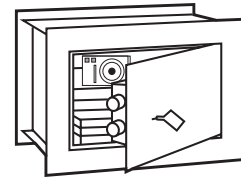

BW-23K

SLGB.1002.R3

Product data

Secure Safe

Model	Lock	Article No.	External dimensions (mm)			Internal Dimensions (mm)			Volume (litres)	Weight (kg)	Shelf (qty)
			Height	Width	Depth	Height	Width	Depth			
B-25K	key	SL02300	250	350	250	245	345	200	17	14	1
B-25E	electronic	SL02301	250	350	250	245	345	200	17	14	1

Secure Laptop Safe

Model	Lock	Article No.	External dimensions (mm)			Internal Dimensions (mm)			Volume (litres)	Weight (kg)	Shelf (qty)
			Height	Width	Depth	Height	Width	Depth			
BL-23E	electronic	SL01800	230	450	400	225	445	350	18	35"	1

Secure Wall Safe

Model	Lock	Article No.	External dimensions (mm)			Internal Dimensions (mm)			Volume (litres)	Weight (kg)	Shelf (qty)
			Height	Width	Depth	Height	Width	Depth			
BW-23K	key	SL02202	230	330	200	225	325	150	13	11	1

SecureLine policy is one of constant improvement. The above specification may therefore be altered without prior notification.

www.Secure-Line.net

Authorised dealer: